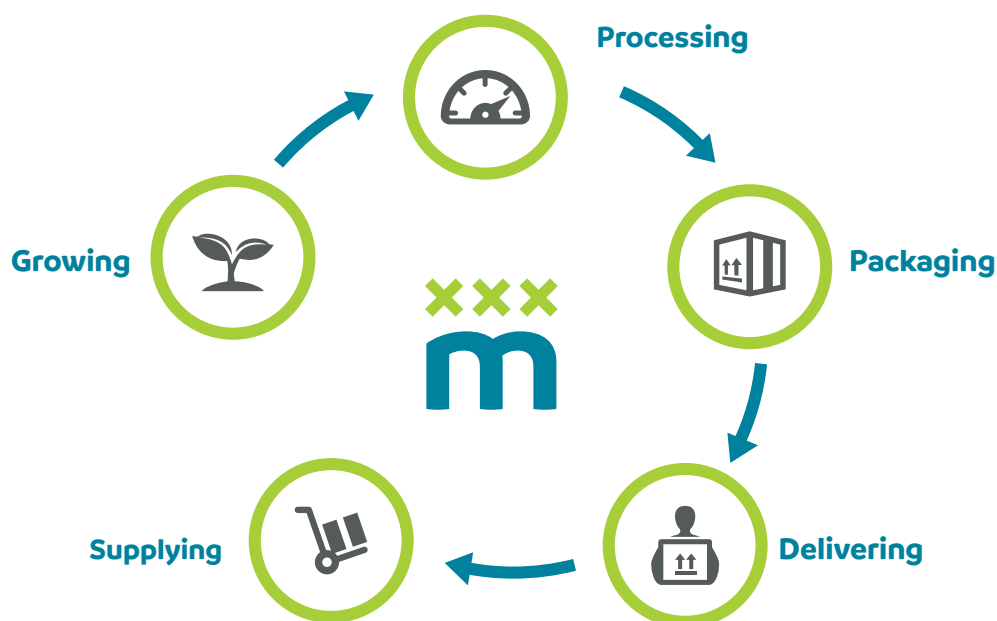

Your eye on the market since 1867

General information

Meelunie was founded in The Netherlands in 1867. Since then we have become a key global supplier in starches, sweeteners and proteins in more than 90 countries. Our brands are internationally recognised as a standard of excellence and reliability. With supply and distribution networks around the world, we are "Your eye on the market".

Our services

- NON-GMO, GMP+ and Organic available
- Competitive prices
- Consistent quality & guaranteed supply
- Multiple origins sourcing
- Local support
- Market intelligence advisory
- Multiple logistic solutions
- Custom made financial solutions

Our business model

The information contained in this leaflet is subject to change without notice and it should not be construed as any type of legal obligation.

Contact

Meelunie B.V. - Viñoly Tower, 18th floor, Claude Debussylaan 40, 1082 MD Amsterdam
P.O. Box 10102, 1001 EC Amsterdam, The Netherlands
+31 20 5306 530 | info@meelunie.com | www.meelunie.com